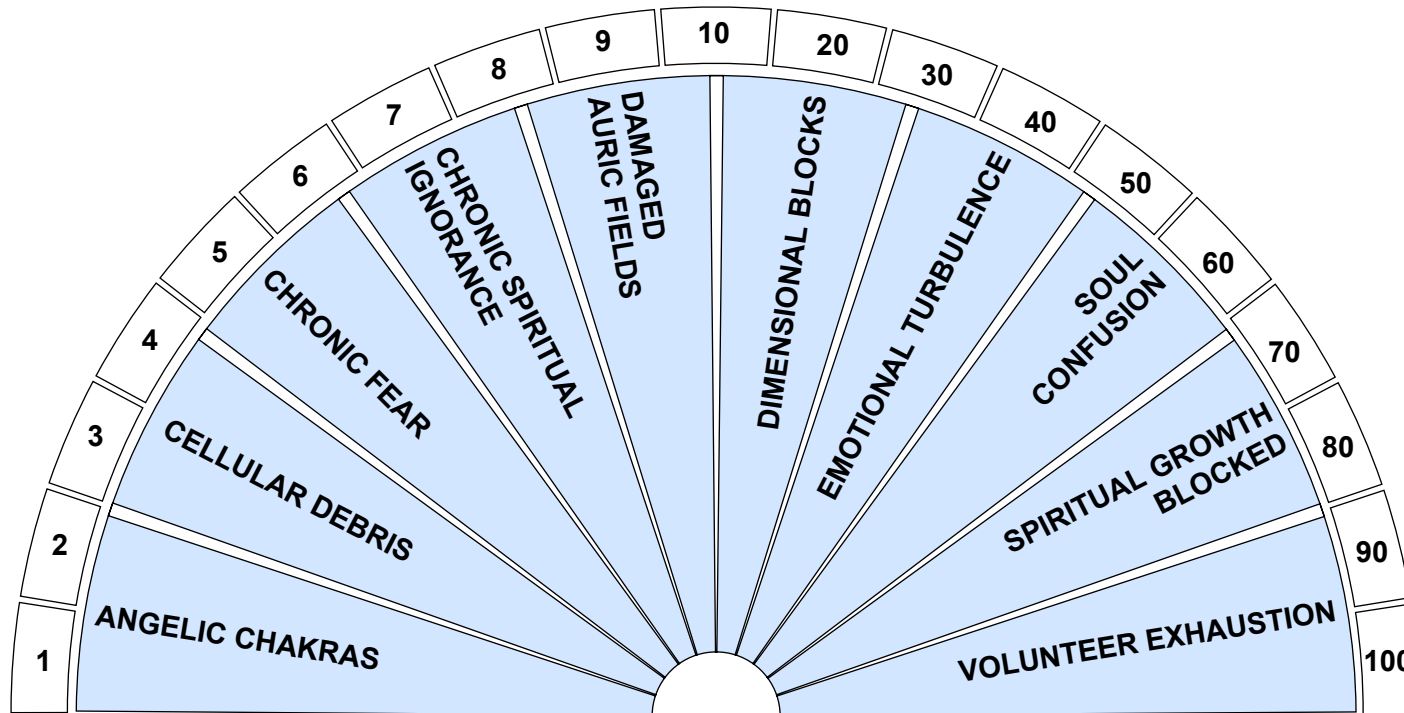

MISCELLANEOUS BLOCKS

Check which items are running.	Programmes/blocks or interferences?	Check other energy running/blocked. Charts 5/6 Transmute/replace/reboot.
ANGELIC CHAKRAS	Increase Angelic/human communication. Made available in early August 2015 to Lightworkers of Angelic lineage/those working with Angels. They are spiritual energy centres which do not affect the physical body, as do the two layers of endocrine-based chakras.	
CELLULAR DEBRIS	Spiritual blocks may have cleared but have you cleared away the actual debris? In Reiki it is called "Byosen", in macular degeneration of the retina it is called "Drusen". Any deep tissue debris technique could be an additional help to the physical self.	
DAMAGE TO AURIC FIELDS	A spiritual block - past life based - which came on-line since our reconnection with the Galaxy.	
SOUL CONFUSION	Similar to Volunteer Exhaustion.	
SPIRITUAL GROWTH/ DIMENSIONAL BLOCKS	We have been experiencing a tsunami of new and higher frequencies which need some housework to ensure you are operating from the new energy bases and not from the old - causing friction. Check for spiritual blocks. Check the dimensional frequency you are now in and that which you should be in. Clear/upgrade as appropriate.	
VOLUNTEER EXHAUSTION	When Alpha and Omega, Father & Mother Gods of the Universe created this Universe, many souls from other universes volunteered to be part of the process. Not all went as it should - with unexpected & unhelpful consequences.	